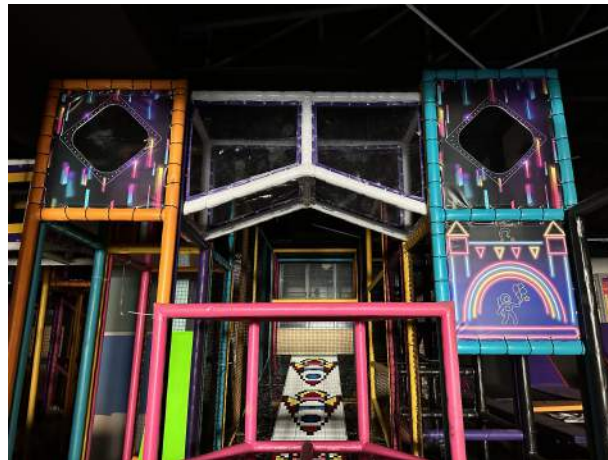

Indoor Playgrounds

Interactive Playgrounds

Led Softplay

- Make playgrounds more fun with colorful lights.
- We use these colorful lights to make it look better and make it more fun.

ENSPLAY

Entertainment Equipment and Children's Playgrounds